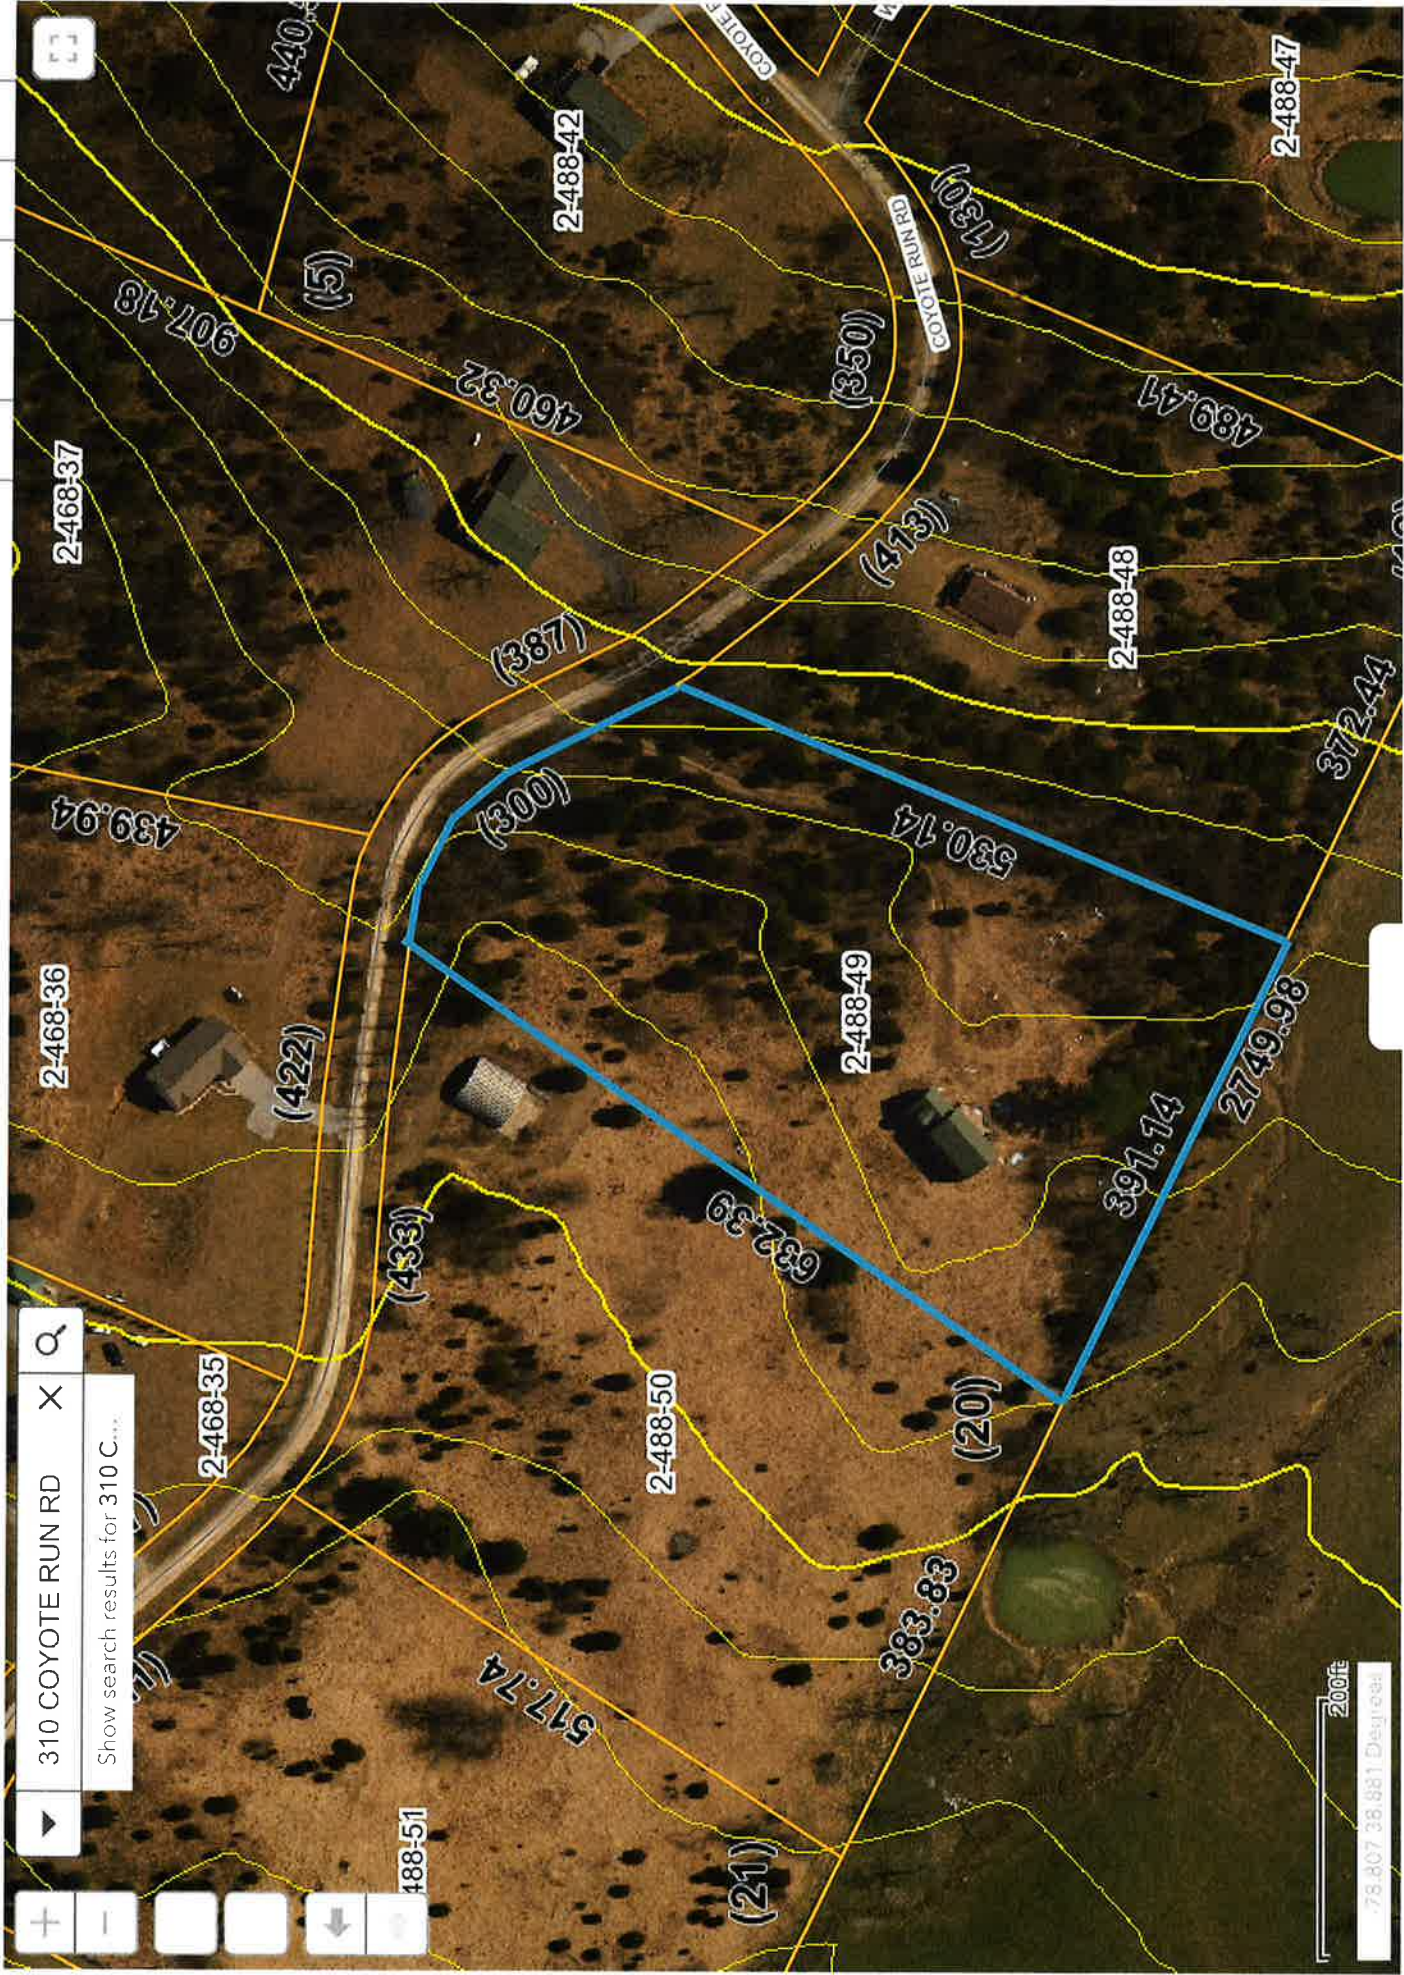

310 COYOTE RUN RD X Q

Show search results for 310 C...

200ft
78.804 38.880 Degrees

310 COYOTE RUN RD X Q

Show search results for 310 C...

200ft
79,807 38,881 Degrees