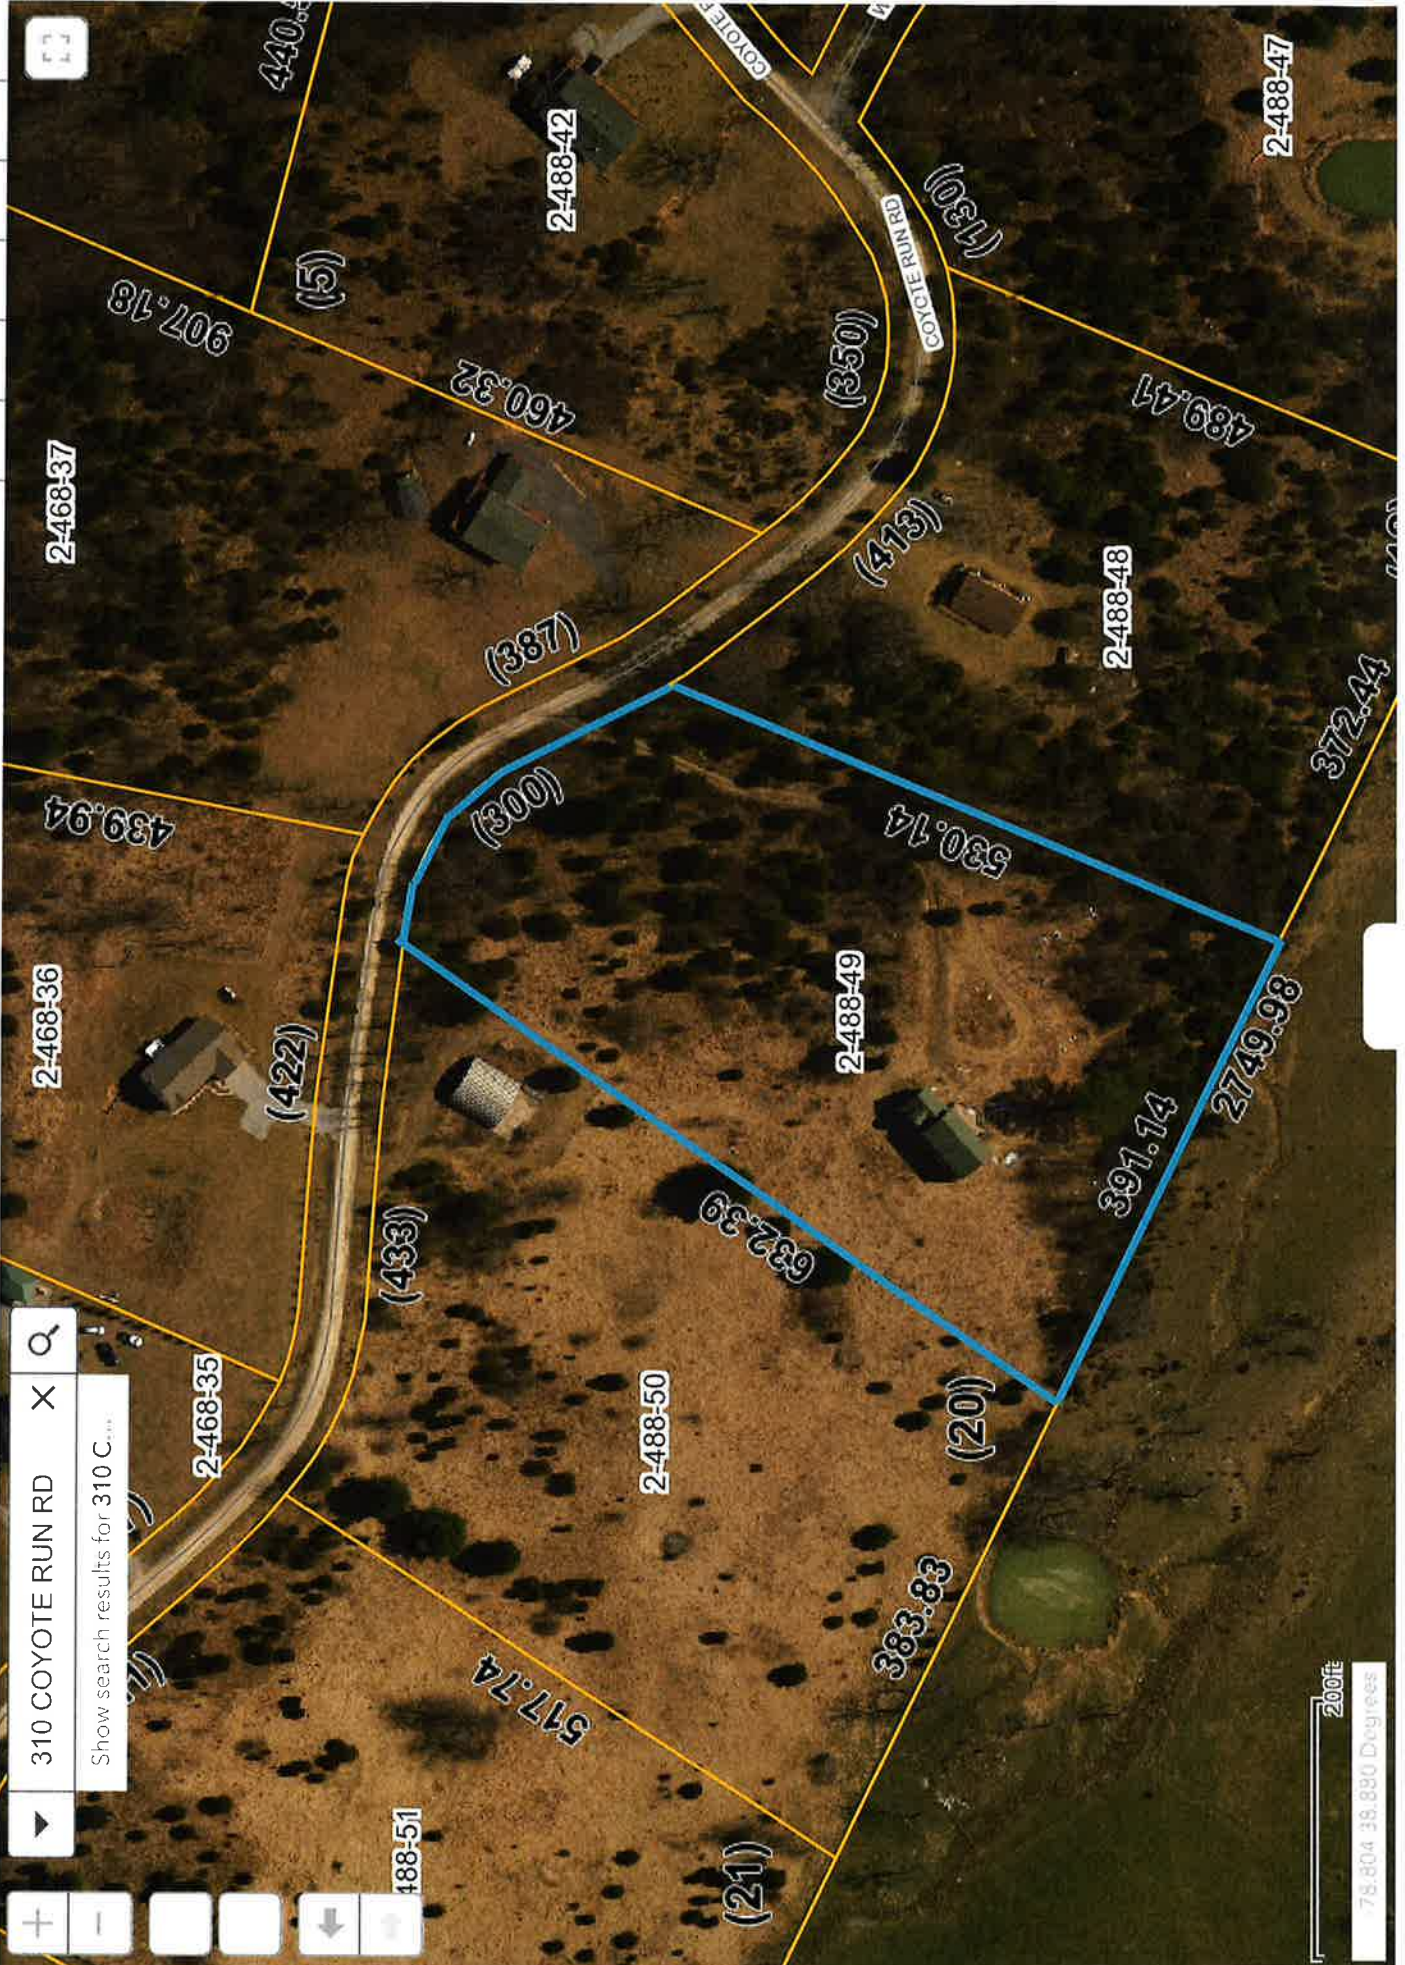

310 COYOTE RUN RD X Q

Show search results for 310 C...

200ft
78.804 38.880 Degrees

310 COYOTE RUN RD X Q

Show search results for 310 C...

200ft
79,807 38,881 Degrees