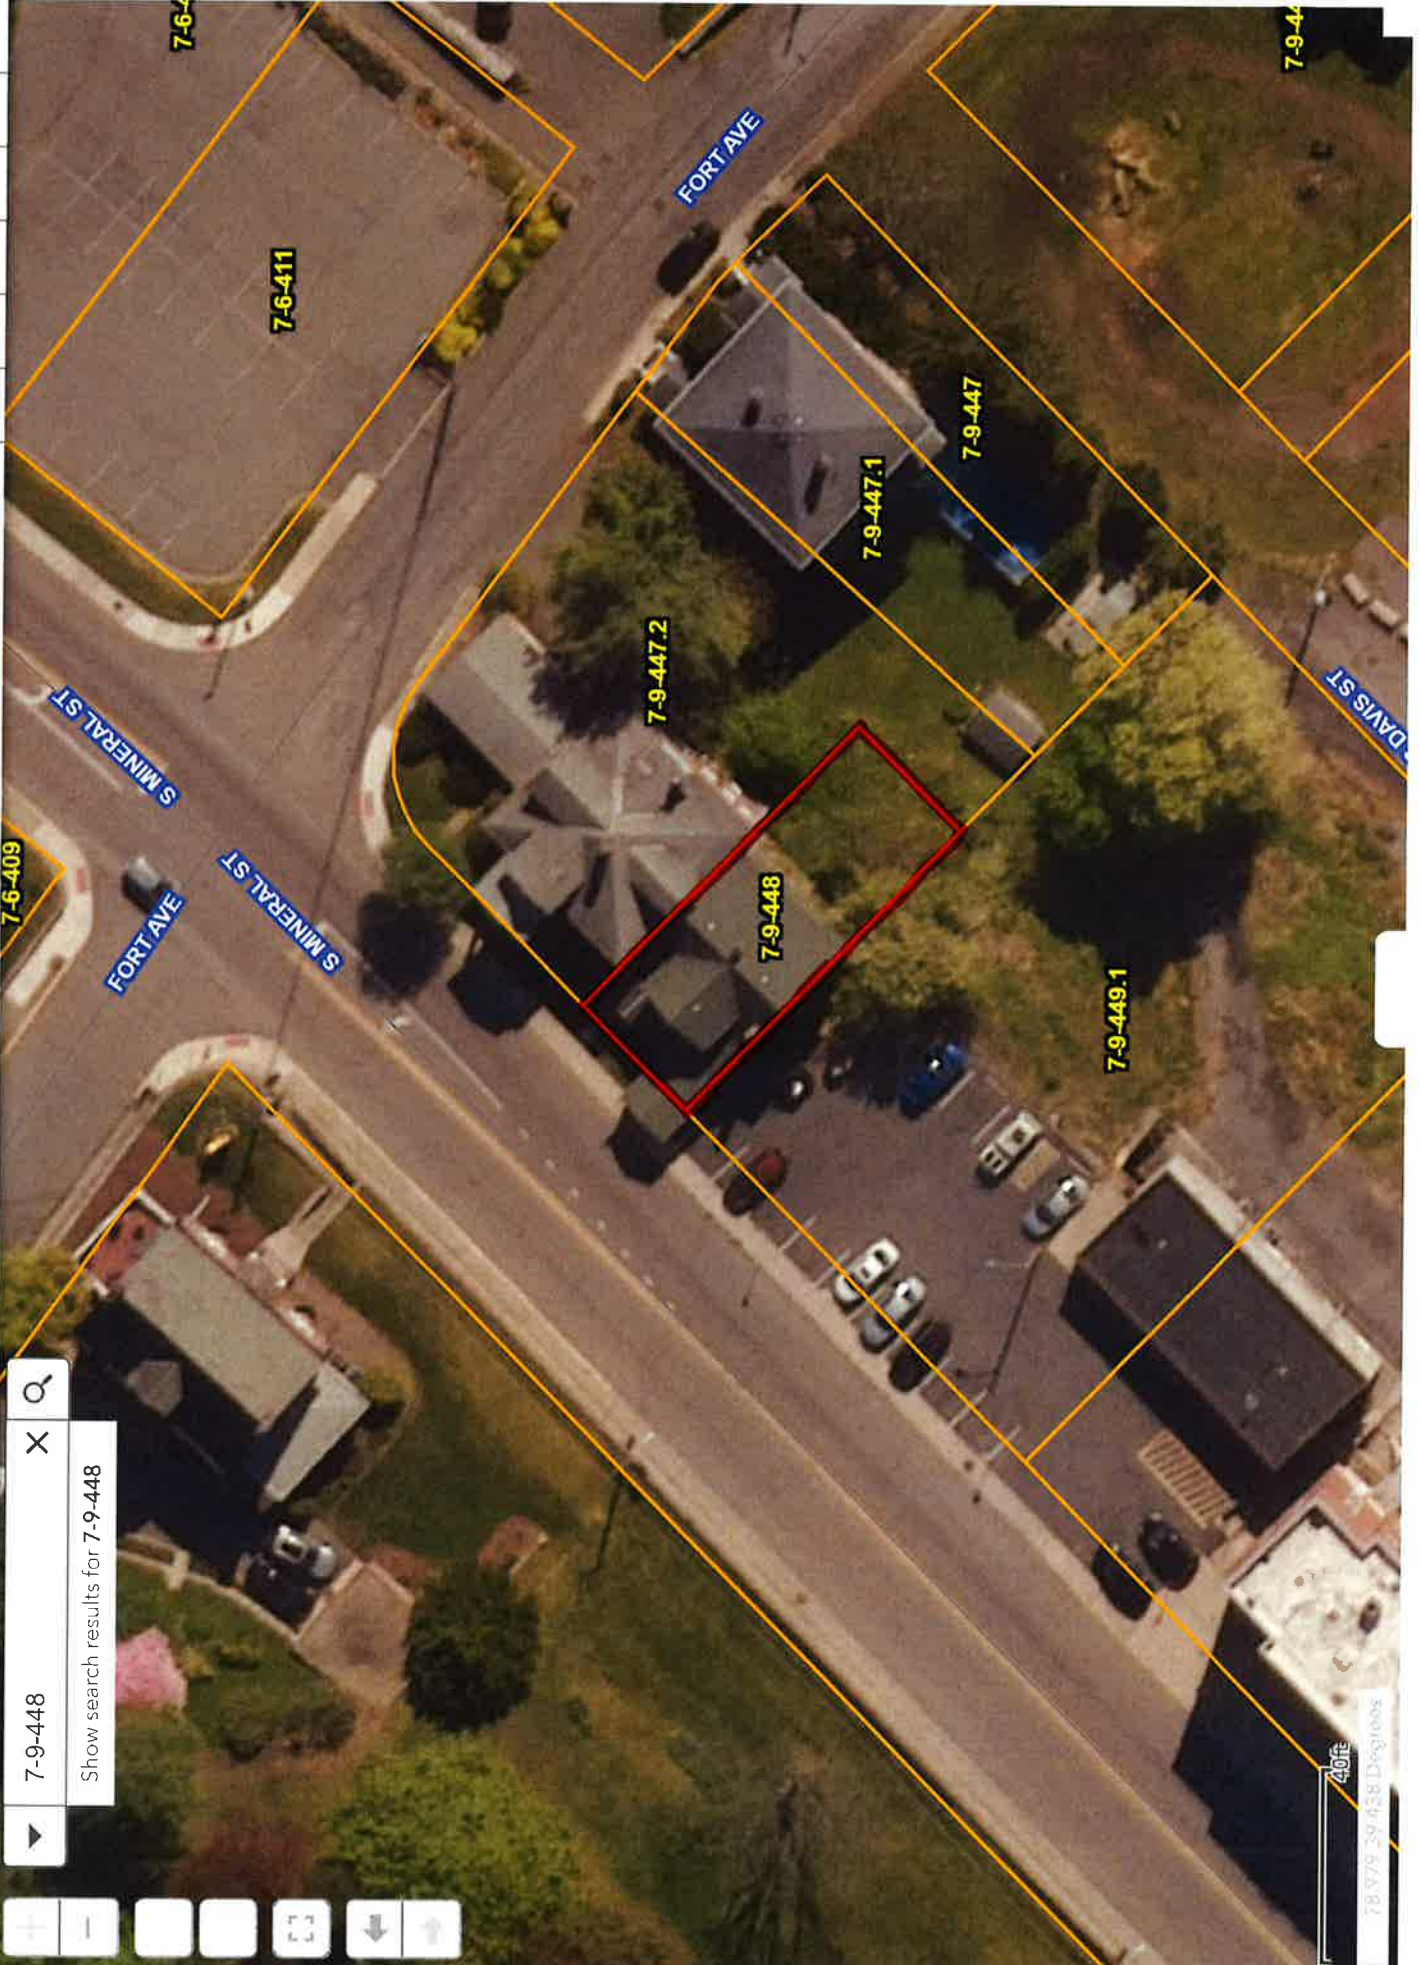

Mineral Parcel Viewer

7-9-448

Show search results for 7-9-448

40ft
78 379 S 438 Degrees