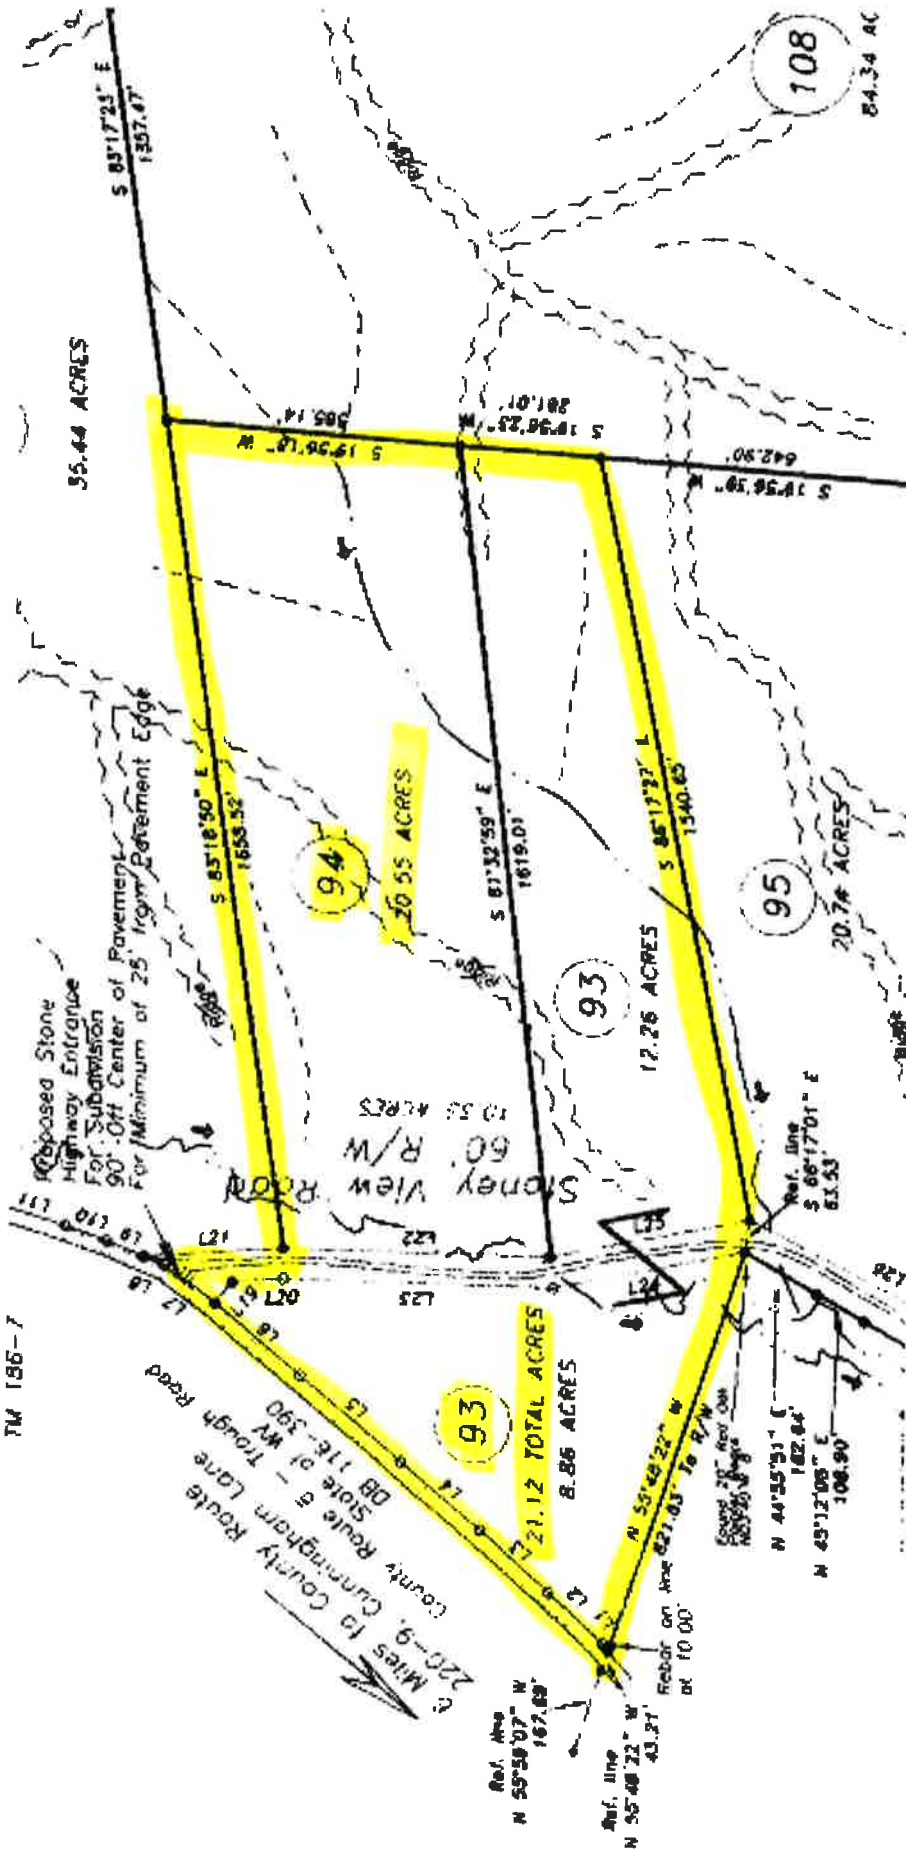

App State

Click to restore the map extent and layers visibility where you left off.

TM 186-7

41.67 AC
TOTAL